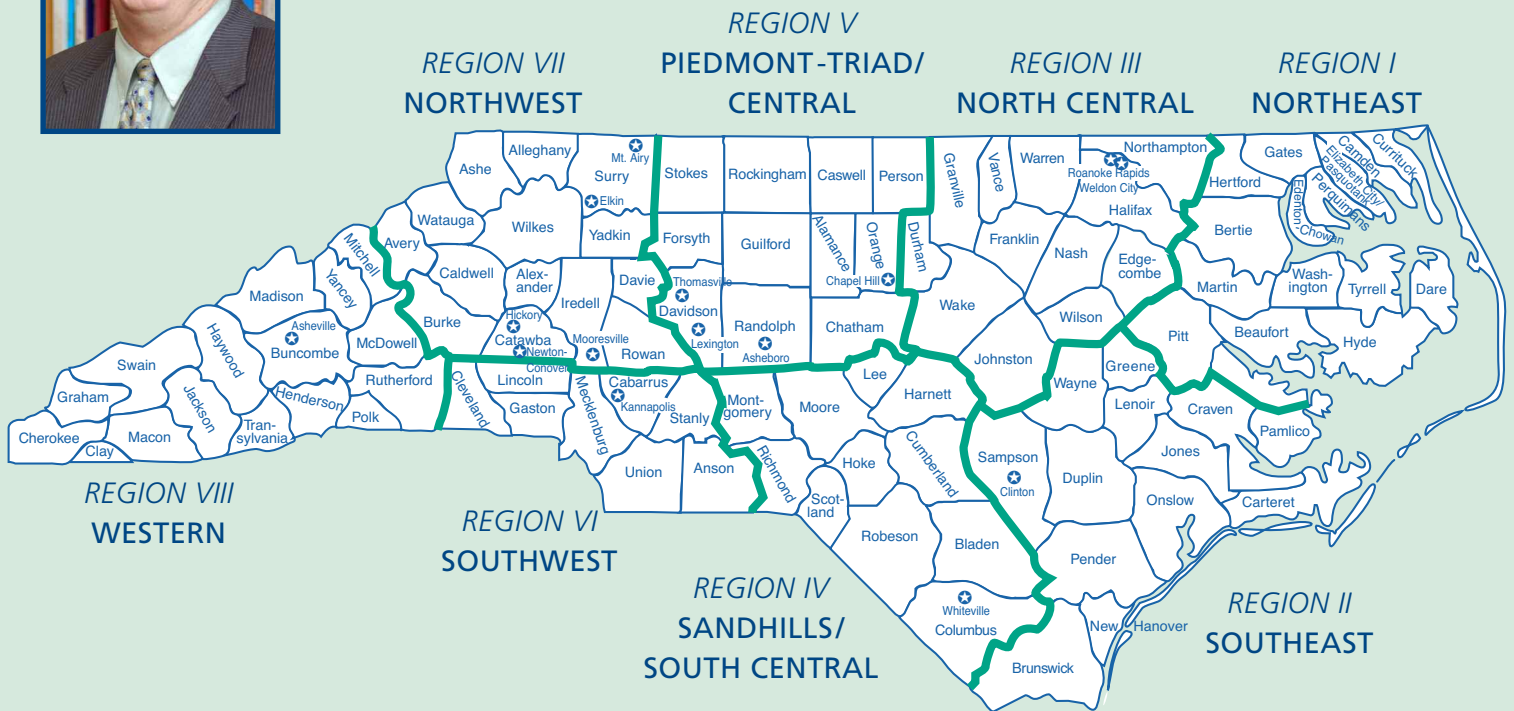

PRINCIPAL OF THE YEAR 2008

Craig Hill
2007 Wachovia Principal of the Year
 Lenoir County Schools
 Southeast Region

2007 Wachovia Regional Principals of the Year

Whitney Bisbing
 Currituck County Schools
 Northeast Region

Jamee Lynch
 Wake County Schools
 North Central Region

Robin Lea
 Moore County Schools
 Sandhills/South Central Region

Deshera Mack
 Chapel Hill-Carrboro City Schools
 Piedmont-Triad/Central Region

Laura Kerr
 Stanly County Schools
 Southwest Region

Vickie Cameron
 Surry County Schools
 Northwest Region

Pamela Cocke
 Asheville City Schools
 Western Region