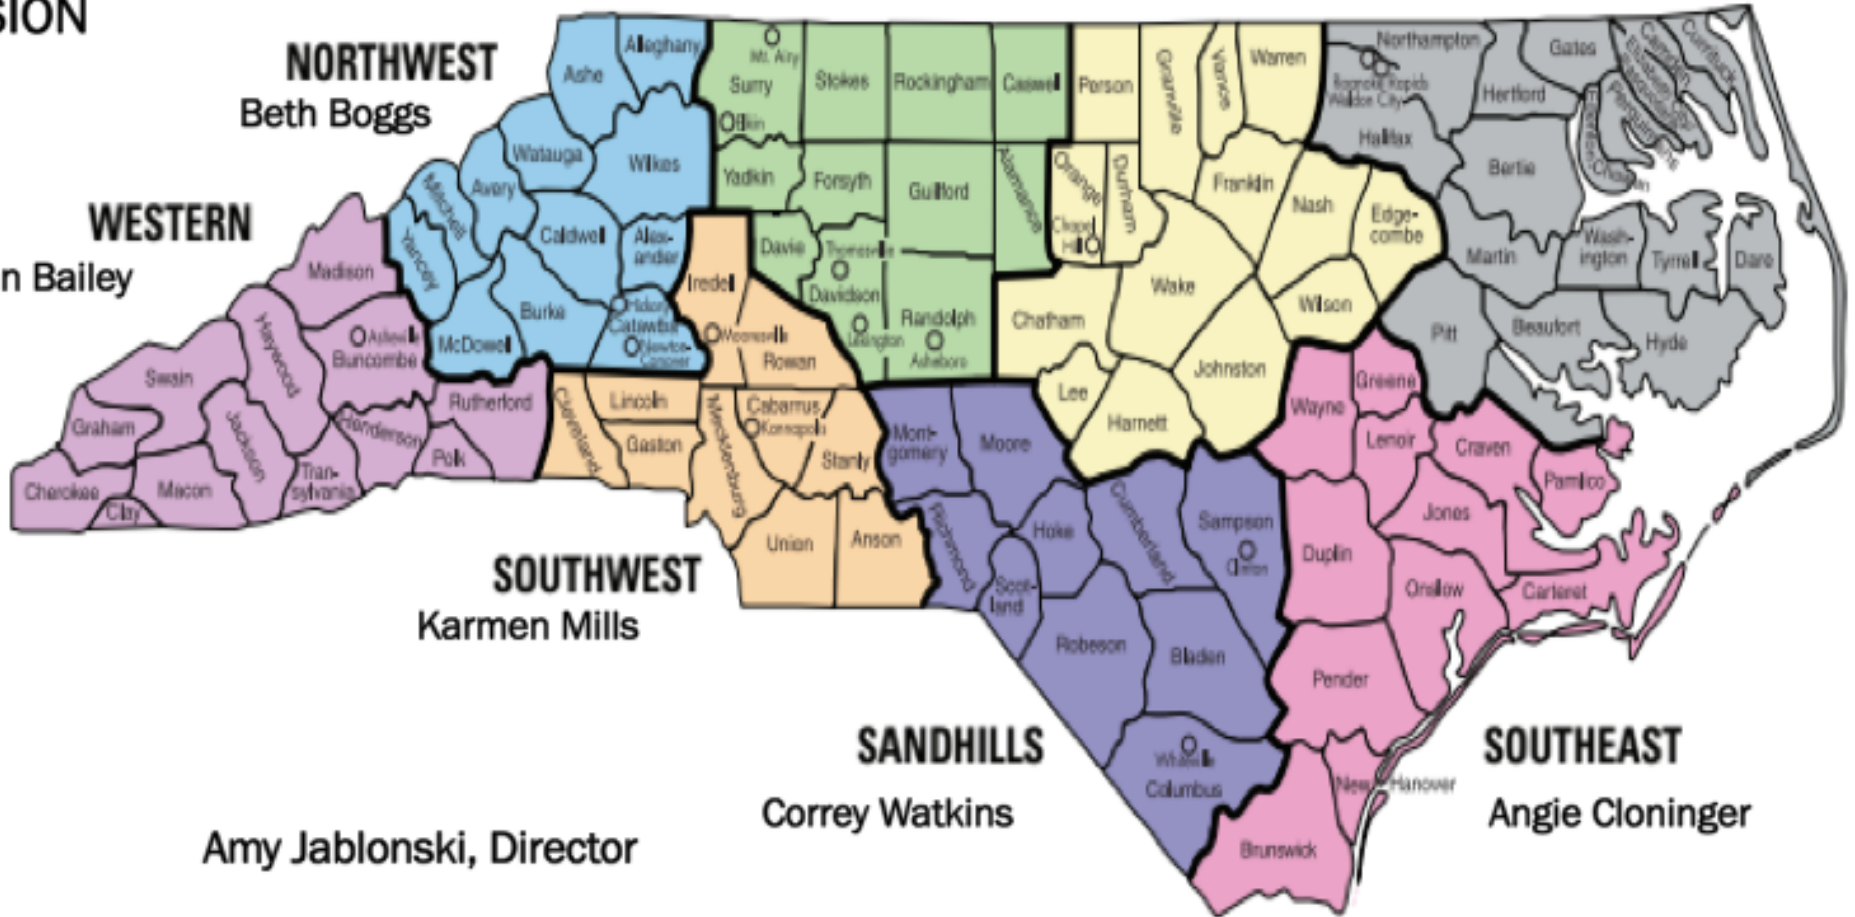

**INTEGRATED ACADEMIC AND  
BEHAVIOR SYSTEMS  
DIVISION**

Angel Goodwine Batts and Amy Miller

Susan Laney

**PIEDMONT-TRIAD**

**NORTH  
CENTRAL**

**NORTHEAST**

Anne Nixon

**NORTHWEST**  
Beth Boggs

**WESTERN**

Lynn Bailey

Amy Jablonski, Director