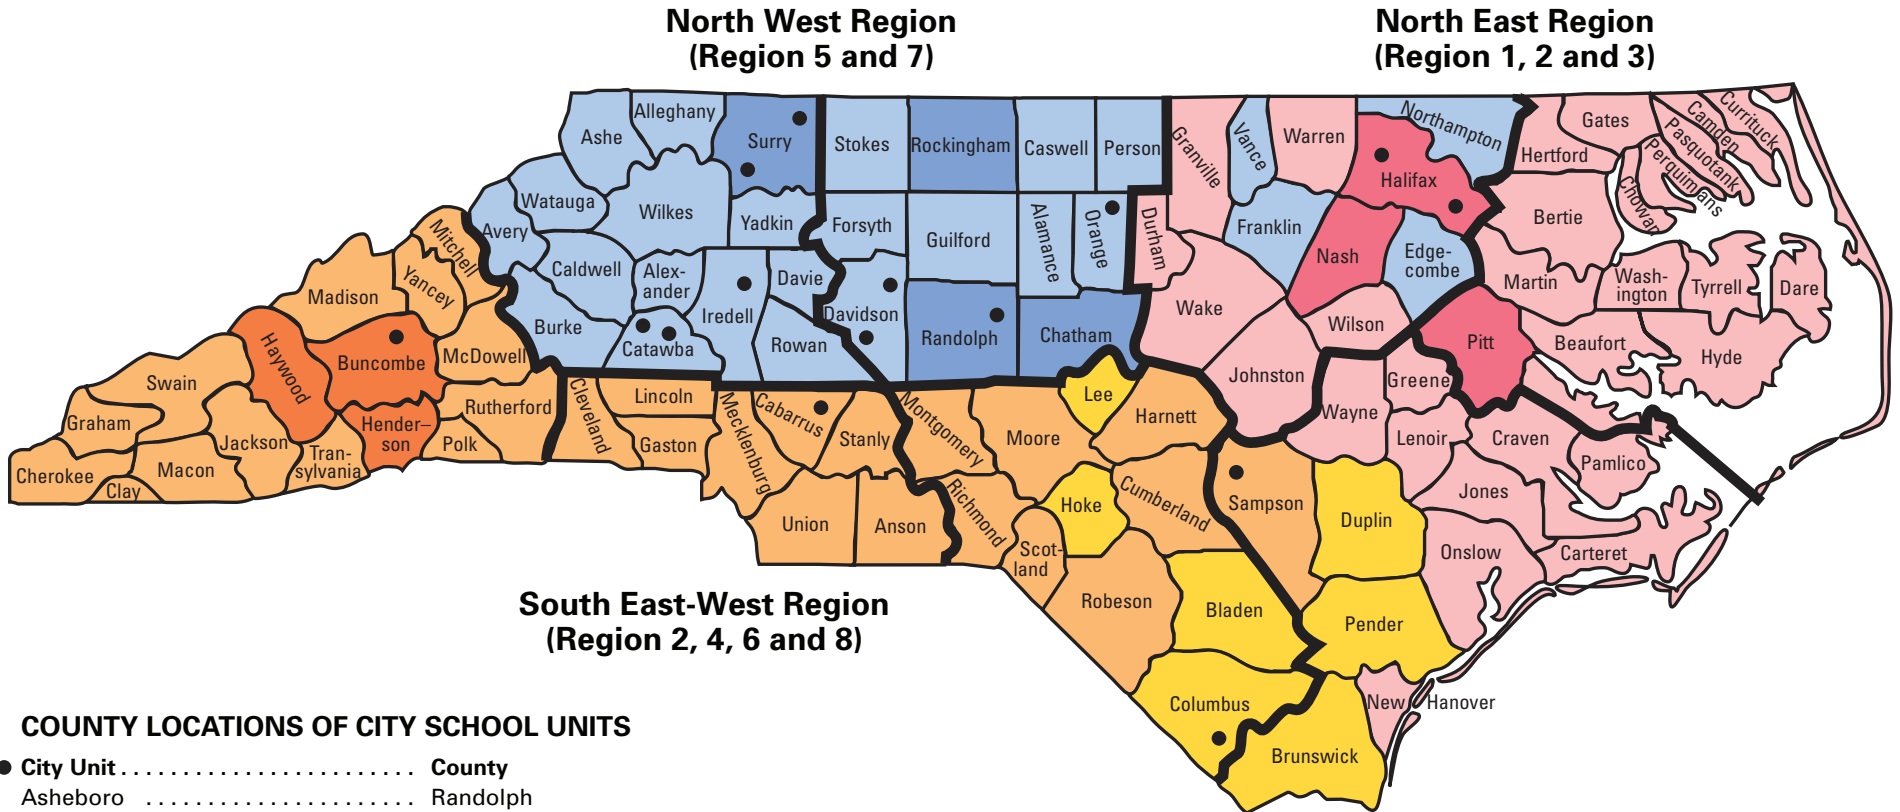

MIGRANT EDUCATION PROGRAM

Regional Data Collection Areas

2009-2010

COUNTY LOCATIONS OF CITY SCHOOL UNITS

● City Unit	County
Asheboro	Randolph
Asheville	Buncombe
Chapel Hill/Carroboro	Orange
Clinton	Sampson
Elkin	Surry
Hickory	Catawba
Kannapolis	Cabarrus
Lexington	Davidson
Mooresville	Iredell
Mount Airy	Surry
Newton-Conover	Catawba
Roanoke Rapids	Halifax
Thomasville	Davidson
Weldon	Halifax
Whiteville	Columbus